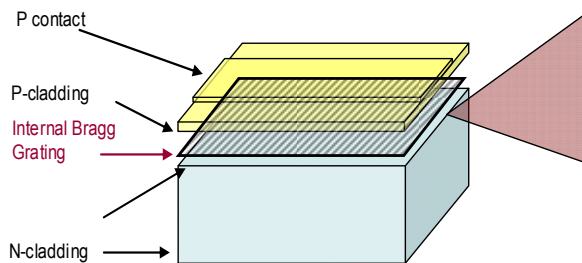

Applications

- Fiber laser pumping
- Spectroscopy
- Rb Vapor pumping
- QCW and CW DPSS

Benefits

- High performance from fiber lasers
- Reduced thermal requirements
- Athermal pumping
- Reduced system cooling cost
- Enhanced pump absorption
- Relaxed temperature control requirements