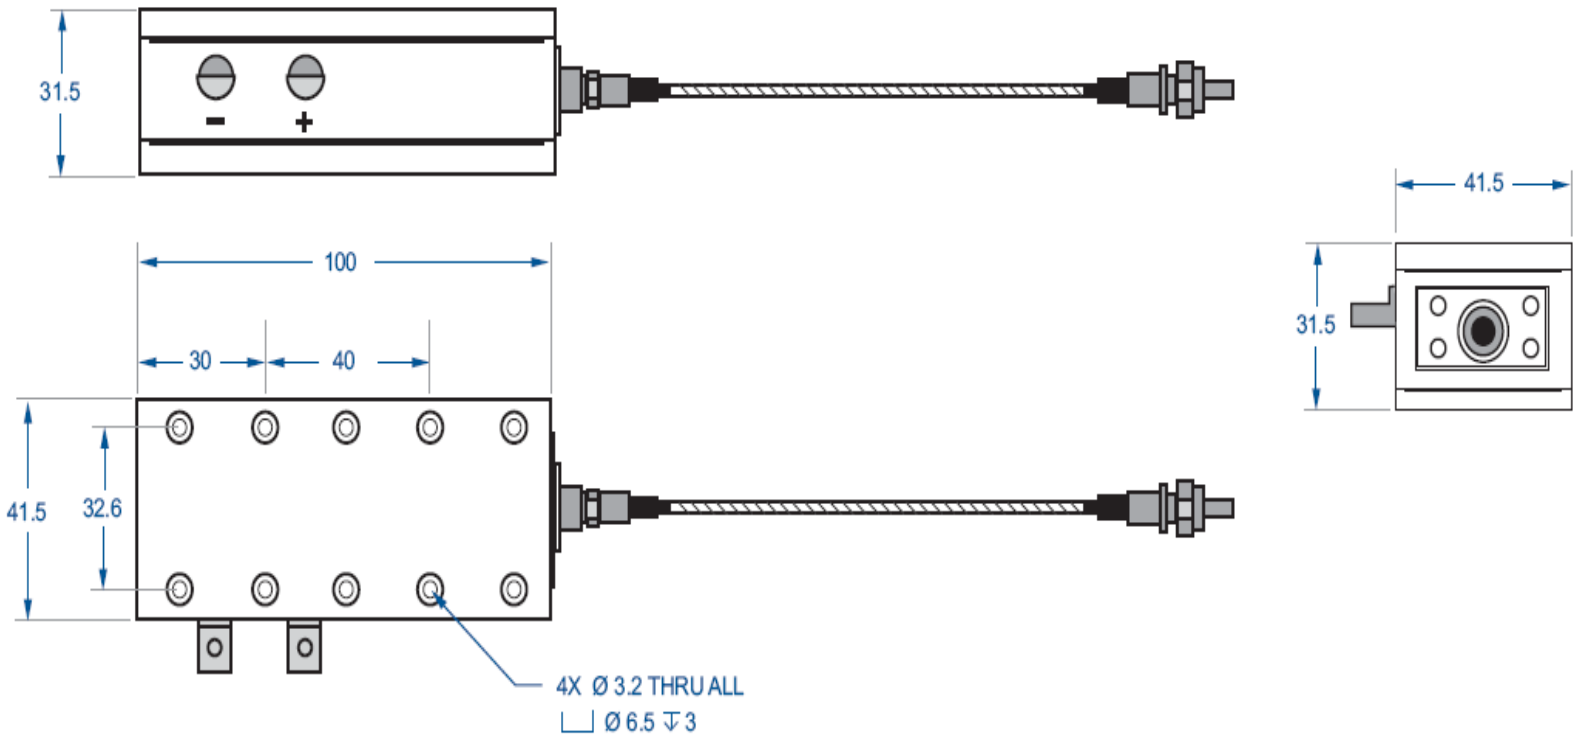

Module Size

BRIGHTNESS and POWER

Breaking Performance Barriers through Semiconductor Laser Innovation

Laser Operations LLC

15632 Roxford Street • Sylmar, CA 91342 • Phone + 1(818) 986-0000 • Fax: +1(818) 698-0428
www.QPCLasers.com • email: info@laseroperations.net