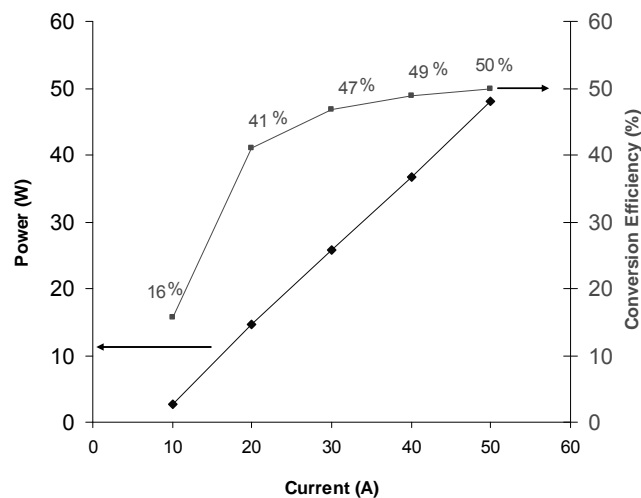

**Features**

- Accurate center wavelength: 795, 808, 880, 976, 1532, 1908 nm
- Narrow linewidth
- Stabilized spectrum: Reduced sensitivity to temperature
- Detachable Fiber
- Fiber delivery with or without armor
- Dichroic filter protection available

**Applications**

- Fiber laser pumping
- Spectroscopy
- Rb Vapor pumping
- QCW and CW DPSS

**Benefits**

- High performance from fiber lasers
- Reduced thermal requirements
- Athermal pumping
- Reduced system cooling cost
- Enhanced pump absorption
- Relaxed temperature control requirements

Model Number	6107-0000	6108-0000	6108-0005	6109-0000	6115-0000	6119-0000
Output power	≥ 25 W	≥ 30 W	≥ 40W	≥ 25 W	≥ 12 W	≥ 6 W
Operating current	< 42 A	< 44 A	< 80 A	< 48 A	< 60 A	< 60 A
Operating voltage	< 2 V	< 2 V	< 1.9 V	< 1.7 V	< 2 V	< 1.3 V
Center wavelength	795 nm	808.5 nm	880 nm	976 nm	1532 nm	1908 nm
Wavelength tolerance	±1.0 nm	±1.0 nm	±1.0 nm	±1.5 nm	±2 nm	±2 nm
Spectral width (FWHM)	< 0.5 nm	< 0.5 nm	< 1nm	< 0.7 nm	< 2 nm	< 3 nm
Wavelength temperature coefficient	< 0.1 nm/°C	< 0.1 nm/°C	< 0.1 nm/°C	< 0.1 nm/°C	< 0.15 nm/°C	< 0.15 nm/°C
Fiber core diameter (nominal)	400 μm	400 μm	800 μm	200 μm	400 μm	400 μm
Fiber NA (nominal)	0.22	0.22	0.22	0.22	0.22	0.22
Fiber length	2 m	2 m	2 m	2 m	2 m	2 m
Fiber output connector	SMA	SMA	SMA	SMA	SMA	SMA
Operating Temperature	25 °C	25 °C	20 °C	20 °C	25 °C	20 °C